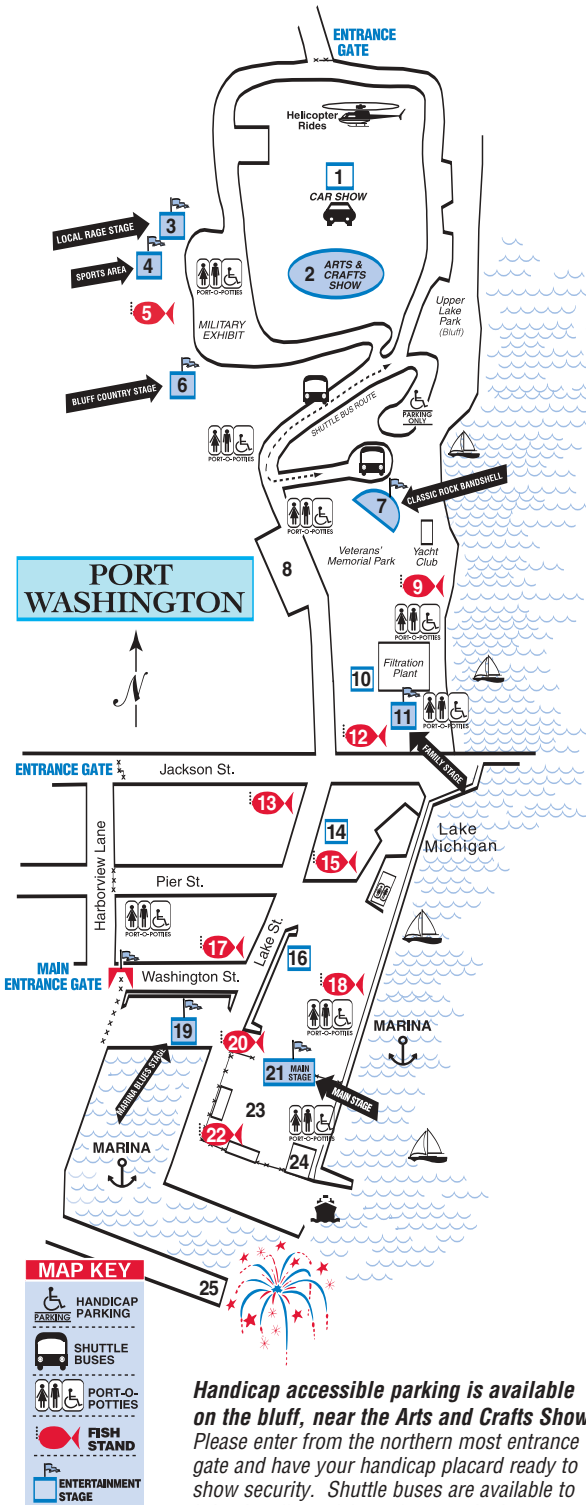

Attraction Locations

1. Car Show Sponsored by EVS
2. Arts & Crafts Show
3. WMSE 91.7 Local Rage Stage
4. Sports Area
5. VFW Post 7588
Fish & Chips Stand
6. Washington Group Int'l/
WI Power Constructors, LLC
FM 106 Bluff Country Stage
7. Sanfilippo's Sentry/
106.5 The Buzz
Classic Rock Bandshell
8. Carnival
9. Port Washington Yacht Club
Fish & Chips Stand
10. First Aid Station sponsored by
Ohana Ambulance
11. Port Washington State Bank /
97.3 The Brew **Family Stage**
12. Rotary Fish & Chips Stand
13. Leathernecks
Fish & Chips Stand
14. Official Fish Day T-Shirt Sales
Uselding's
15. Kiwanis Fish & Chips Stand
16. Information Booth, Lost & Found,
Main Stage Button Sales
Sponsored by Paulus Printing
17. Lion's Fish & Chips Stand
18. Jaycee's Fish & Chips Stand
19. Hansen's Piggly Wiggly /
WMSE 91.7
Paramount Blues Stage
20. St. Peter's Fish & Chips Stand
21. WE Energies / 95.7 WRIT
Main Stage
22. Ozaukee Lodge F.&A.M. #17
Fish & Chips Stand
23. Marching Band
Stand Still Concerts
24. Marina Service Building
25. Fireworks sponsored by
Home Phone Service
Time Warner Cable

Handicap accessible parking is available on the bluff, near the Arts and Crafts Show. Please enter from the northern most entrance gate and have your handicap placard ready to show security. Shuttle buses are available to bring handicap visitors down to the lower festival area.